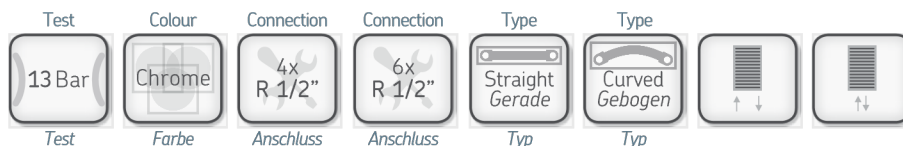

Mysia Serie

- Einfache Installation
- Ästhetisch & dekorativ
- Produktion erfolgt gemäß EN 442
- Chrombeschichtung
- Optimale Wärmeleistung & Röhrenanzahl
- Hoher Betriebsdruck
- Korrosionsbeständig
- Gerade und gebogene Ausführung
- Anschluss-Möglichkeiten 4 x R 1/2" oder 6 x R 1/2" Mittelanschluss
- Breite Produktpalette
- Fertig zur Installation: inklusiv der dazugehörigen Befestigungen für die Wand